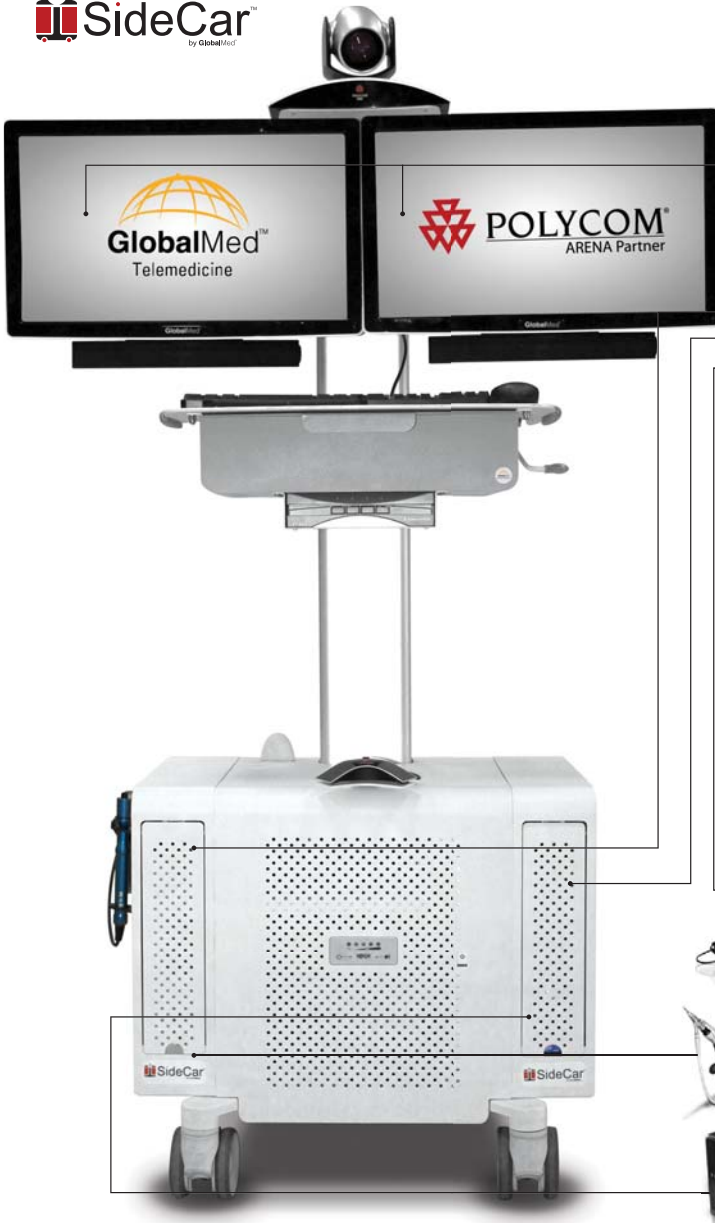

SideCar Dimensions

Width: 4.5" per SideCar
Depth: 18.25"
Height: 17"

TotalExam™ 2 Camera S-Video

Lightweight.
Up-Close Imagery.
Ergonomically Designed.
LED Light Carousel.

TotalENT™ Combination Camera and Light Source

Crystal Clear German Optics.
Crisp Image.
Easy Telemedicine Integration.

High-End PC

Small form factor
HD graphics and output
Incorporates with clinical IT systems.

CapSure®

Patient Safety.
PACS Integration.
DICOM / HL7 Workflow.

Works with your PC or Mac and on most popular video codecs including: