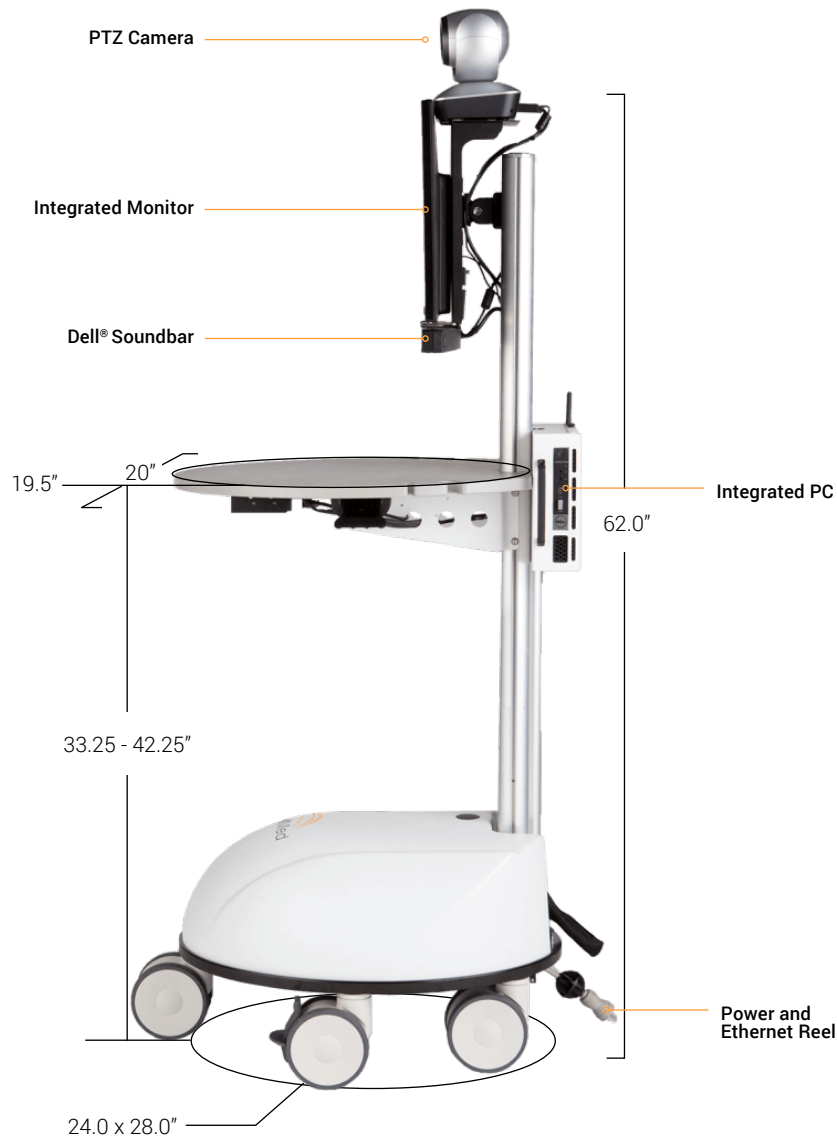

CLINICALACCESS® Station Lite

ClinicalAccess® Station Lite (CAS Lite) frees you from the space concerns of larger form factors. Customize your station to accommodate your examination needs using its innovative, modular design. With its slim footprint, built-in WiFi and Ethernet, CAS Lite is the perfect mobile telemedicine solution to seamlessly fit into small clinical spaces.

Sleek and Mobile

- Sleek, small form factor design
- Small footprint and five-wheel base with 5" casters for stability, ease of egress, and turning
- Highly maneuverable in confined spaces
- Spring-assisted adjustable ergonomics; worksurface movement is 33-44"

+1 (480) 922-0044
globalmed.com

15023 N 73rd Street
Scottsdale, AZ 85260
United States

CLINICALACCESS® Station Lite

Dimensions	20"W x 24"L x 53"H (lowest position, excluding camera)
AC Power	90V to 220V, 50Hz to 60Hz Voltage: Nominal 120V Input Voltage Range: 90VAC- 148VAC Frequency: 60Hz ± 3 Hz Plug Type: NEMA 5-15P
Battery Power	Dual battery Range of 6-8 Hours (varies by usage) Sealed Lead-Acid (SLA) VA 1000VA, Watts 600W, Size 12V/9AH Typical Recharge Time: 8 hours
Outlets	Ethernet and AC power, located on back of integrated dust cover
Computer	Integrated Dell® or like model
Ports	USB hub (4 ports) 5-port switch option within base
Video Conferencing	Compatible with most major hardware and software codecs including: eNcounter®View, Cisco®, Vidyo®, Avaya®, and others. Contact the GlobalMed sales team to learn more.
Display	27" LG Monitor 22" LG Monitor Dual 22"/ 16" Monitor with swing arm
Camera	PTZ camera, standard 12x optical zoom
Sound	Dell® Sound Bar 17.4"W x 2.4"D x 1.4"H Speaker Type: Active 1 x sound bar 5 Watt - 90 - 20000 Hz
Table Top	19 1/2"W x 20" L; Table top height range is 33" to 44"
Security	Bin storage in tabletop, with combination lock
Cables	10' Ethernet cable reel, 8' power cable reel